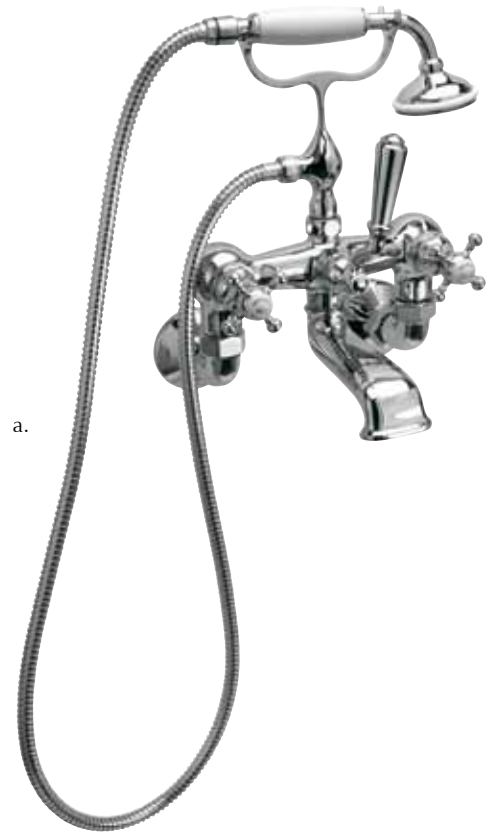

WESTMINSTER

The classic design combination of cross-head tap and simple, elegant filler has stood the test of time for well over a hundred years. Here, it's been brought up to date with advanced quarter-turn ceramic technology.

- a. **Bath shower mixer, wall mounted**
(not shown)
(image available upon request)

Bath shower mixer deck mounted, complete with shower kit
Chrome, Antique Gold or Polished Nickel

- b. **1/2" monobloc bidet mixer**
complete with pop up waste

- c. **1/2" monobloc basin mixer**
complete with pop up waste

- d. **3/4" bath pillar taps**

- e. **1/2" basin pillar taps**

- f. **1/2" 3 hole basin mixer**
complete with pop up waste

Westminster brassware collection is available in Chrome, Antique Gold or Polished Nickel finish