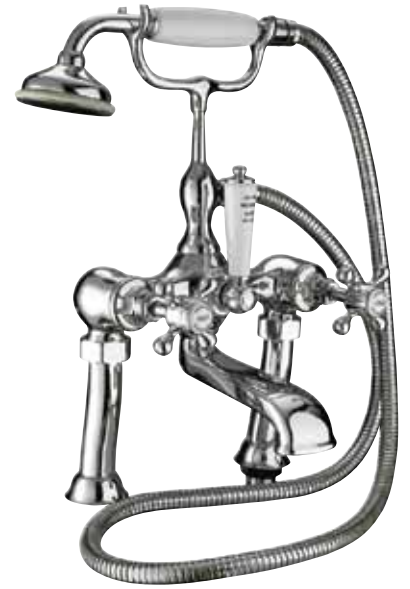

Avignon accessories are available in Chrome, Antique Gold or Polished Nickel finish

j.

PLAZA

A confident hexagonal shape provides the theme for this timeless evocation of 1920s glamour.

- a. Wall-mounted towel rail 61cm
- b. Wall-mounted toilet roll holder
- c. Wall-mounted towel ring
- d. Wall-mounted soap dish
- e. Wall-mounted toothbrush holder
- f. Wall-mounted robe hook

Plaza accessories are available in Chrome, Antique Gold or Polished Nickel finish

Collections

VICTORIAN	76
NOTTE	77
VUELO	78
WESTMINSTER	79
CROWN LEVER	80
CISNE	81

Brassware

VICTORIAN

A comprehensive range for lovers of unadulterated nostalgia. If you want to feel you're bathing over a century back in time then you're assured of the authentic experience here.

- a. **1/2" monobloc basin mixer**
complete with pop up waste
- b. **3/4" bath shower mixer**
deck or wall mounted,
complete with shower kit
- c. **1/2" monobloc bidet mixer**
complete with pop up waste
- d. **1/2" basin pillar taps**
- e. **3/4" bath pillar tap**
- f. **1/2" 3 hole basin/bidet mixer**
complete with pop up waste
- g. **1/2" cloak basin pillar taps**

1/2" 3 hole extended basin mixer
(not shown) complete with pop up waste

Victorian brassware collection is available in Chrome, Antique Gold or Polished Nickel finish

a.

b.

c.

d.

e.

f.