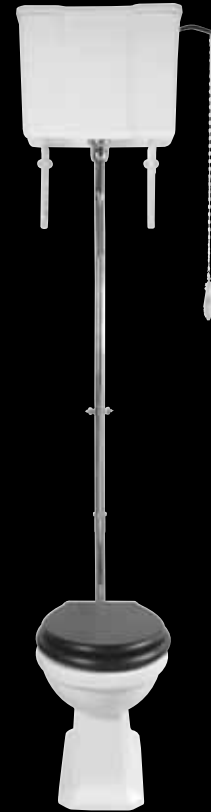

For use with the Chelsea small
basin – 510mm
(1 or 3 tap holes)
White or Black

**f. Chelsea large basin stand
with towel rails**
h870 w830 d570mm
Available in Chrome, Antique
Gold or Polished Nickel

For use with the Chelsea large
basin – 700mm
(1 or 3 tap holes)
White or Black

As featured:
Chelsea large basin stand with towel rails
Chelsea close coupled pan & cistern
Isaac mirror

a.

b.

c.

d.

e.

f.

a. Bidet

(1 tap hole)
h385 w370 d585mm
White or Black

b. Back to wall pan

h400 w370 d520mm
White or Black
(supplied without cistern fittings)

Concealed cistern with extended lever or push button

Available in Chrome, Antique
Gold or Polished Nickel